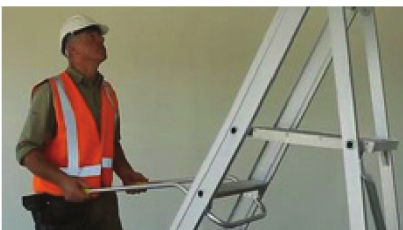

Omni saves time moving quickly and easily around the job